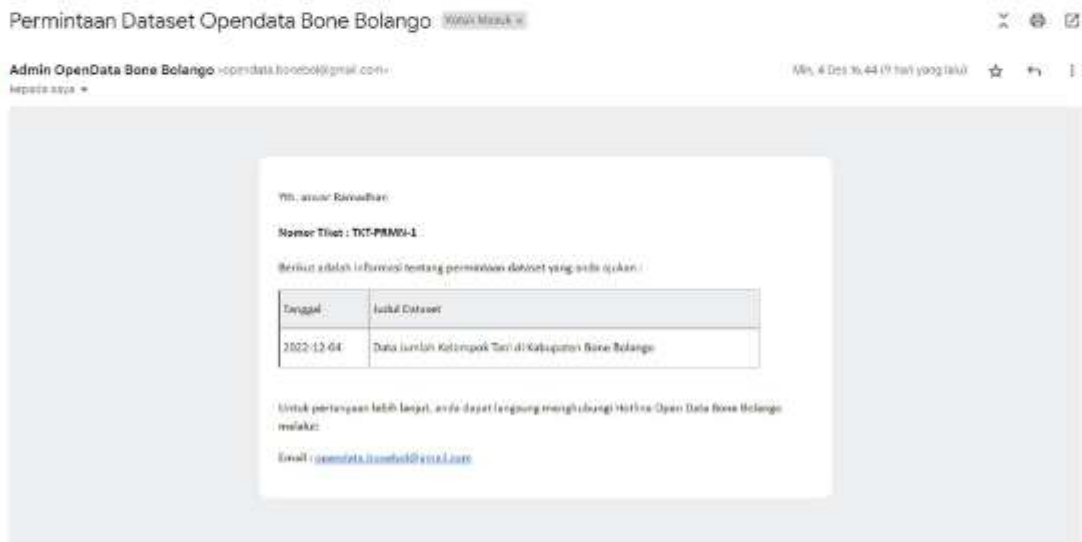

Setelah permintaan terkirim, pengguna akan menerima email dari Admin Open Data Bone Bolango. Email tersebut berisi nomor tiket, dan informasi dataset yang diminta

Selanjutnya pengguna tinggal menunggu respon dari Organisasi Perangkat Daerah terkait.

Fitur Lacak Permintaan

Pada Website Open Data Bone Bolango terdapat fitur lacak permintaan, jadi masyarakat tidak perlu khawatir apabila permintaan datasetnya di ghosting oleh OPD terkait.

Untuk melacak permintaan yang sudah dilakukan pertama pengguna masuk ke menu dataset terlebih dahulu